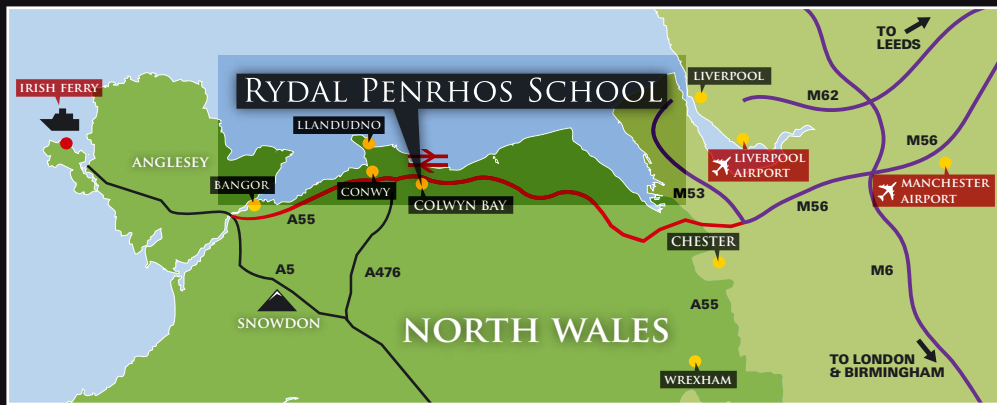

**DRIVE TIMES TO COLWYN BAY**

- Chester - 40 mins
- Manchester Airport - 70 mins
- Altrincham - 64 mins
- Liverpool - 65 mins
- Southport - 87 mins
- Bolton - 76 mins

**AIR TRAVEL**

Manchester Airport offers services to 175 international destinations with 90 airlines including British Airways, American Airlines, Air France, Lufthansa, Singapore Airlines, Swissair, Cathay Pacific KLM and Emirates

**RAIL LINKS**

London Euston - Colwyn Bay 3¼ hours

**MORE INFORMATION?**

If you want to find out more about Rydal Penrhos School, then please, visit: [www.rydalpenrhos.com](http://www.rydalpenrhos.com)

**RYDAL PENRHOS SCHOOL**  
 Pwllcrochan Avenue  
 Colwyn Bay, Conwy  
 LL29 7BT  
[www.rydalpenrhos.com](http://www.rydalpenrhos.com)