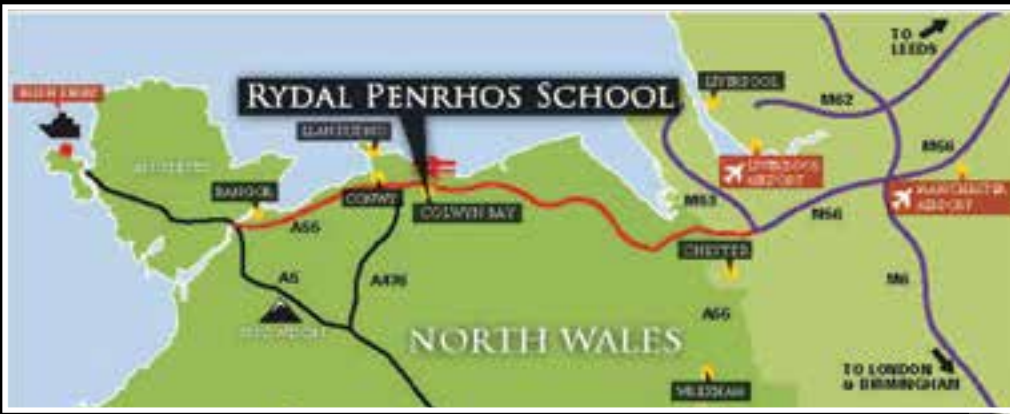

HOW TO REACH US

≡ RYDAL PENRHOS SCHOOL

- 1** Senior School Reception
- 2** Head's Study
- 3** Bursary
- 4** Health Centre
- 5** School Uniform Shop
- 6** Memorial Hall
- 7** The Quad
- 8** Heathfield
- 9** Astroturf

Boarding Houses

- B** Beecholme
- E** Edwards
- H** Hathaway
- N** Netherton

BY ROAD

Chester - 40 mins
 Liverpool - 65 mins
 Manchester Airport - 1 hour

BY AIR

Manchester International
 Airport offers direct
 services to more than 200
 destinations worldwide

BY RAIL

Colwyn Bay - London
 Euston: 2 hours 50 mins
 Colwyn Bay - Chester: 45 mins
 Colwyn Bay - Liverpool: 1 hour 45 mins
 Colwyn Bay - Manchester: 1 hour 50 mins

FOR FURTHER INFORMATION

Please visit our website: www.rydalpenrhos.com or contact our Admissions Office: admissions@rydalpenrhos.com